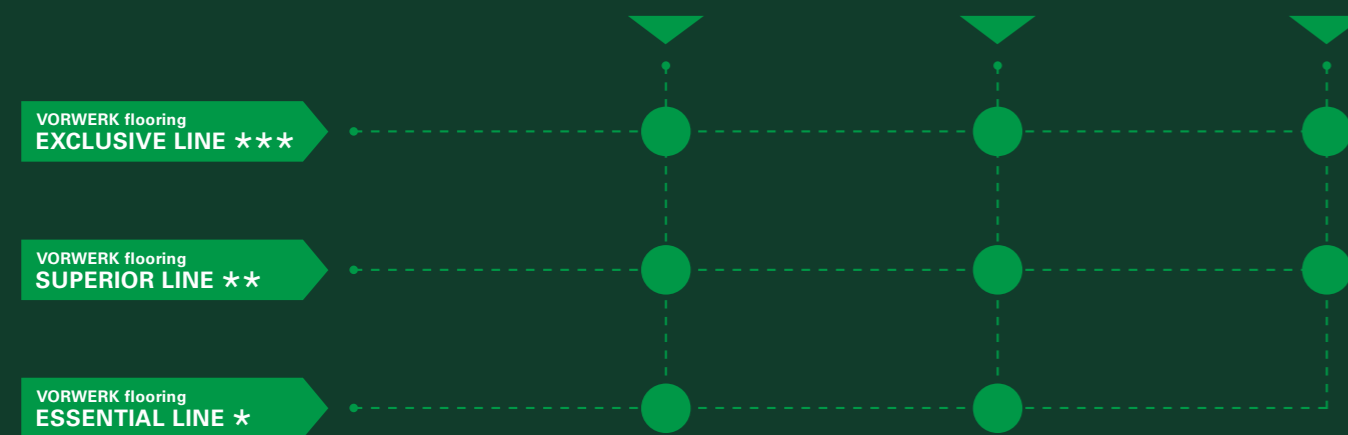

## 3 PRODUCT LINES

## 3 STYLE WORLDS

NATURE | Design

CLASSIC | Design

ART | Design

Whether broadloom, tile or free-form – with our three product lines Vorwerk flooring ESSENTIAL LINE, Vorwerk flooring SUPERIOR LINE and Vorwerk flooring EXCLUSIVE LINE, you define the material, the feel, the construction design and resilience of your new Vorwerk, from high to the very highest standards.

**Vorwerk flooring ESSENTIAL LINE.**  
The product line which sets standards right from the start.

**Vorwerk flooring SUPERIOR LINE.**  
The product line which raises the high level of comfort even higher.