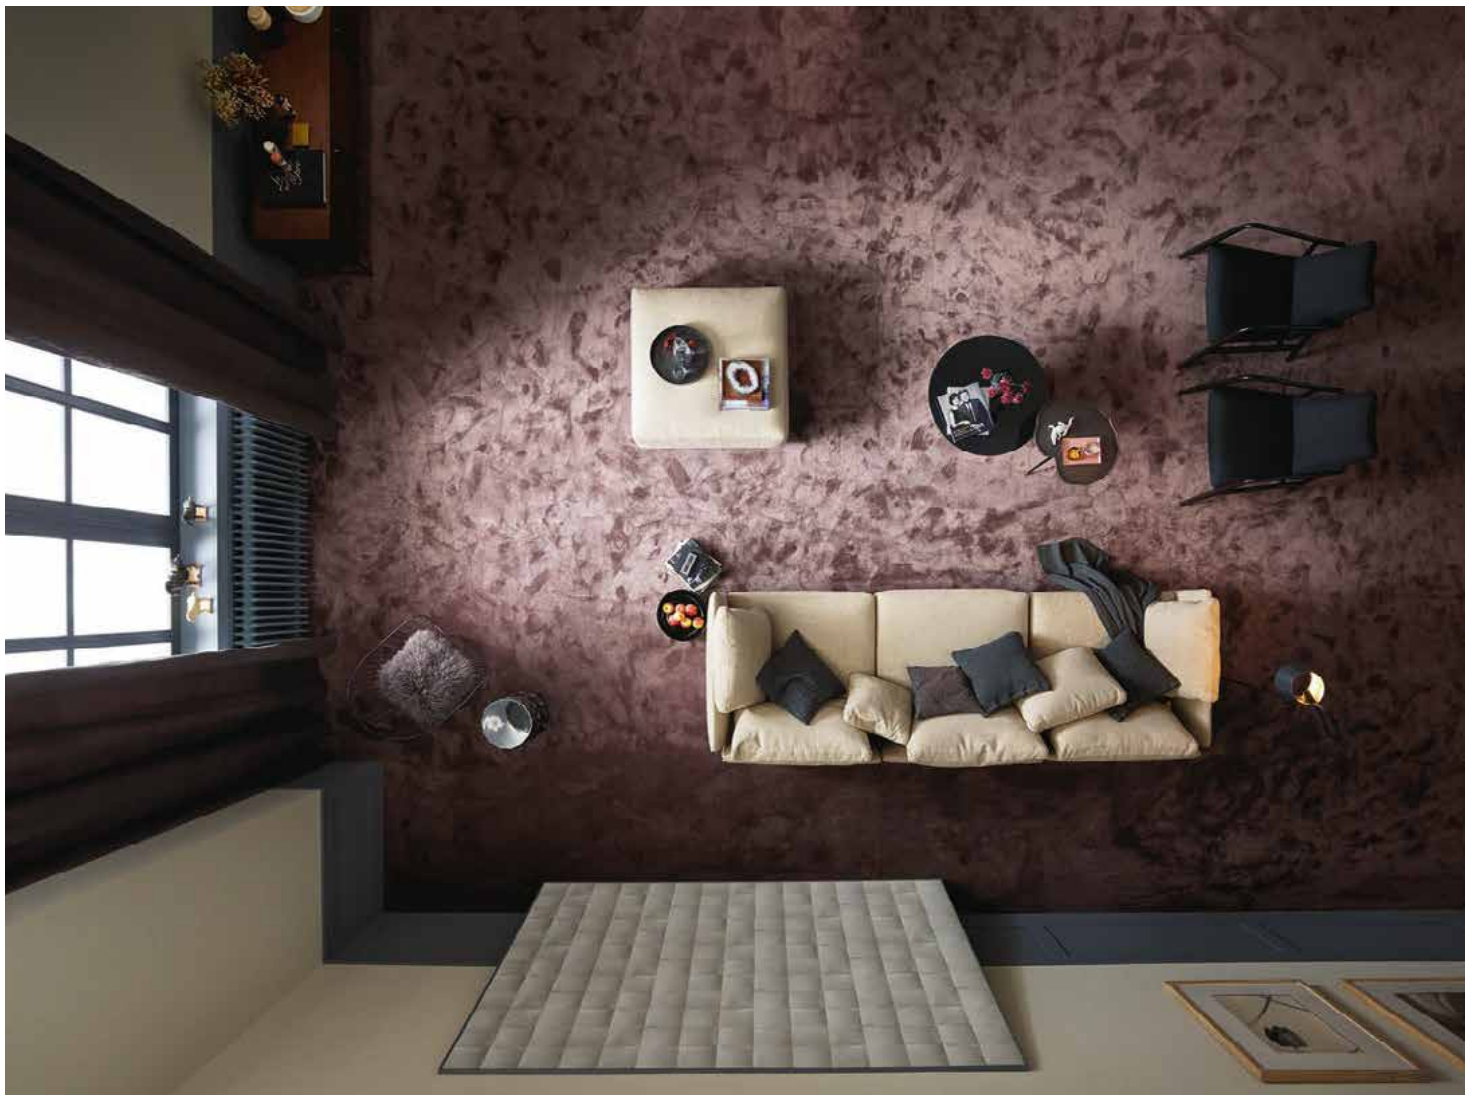

Superior 1007, 3N69