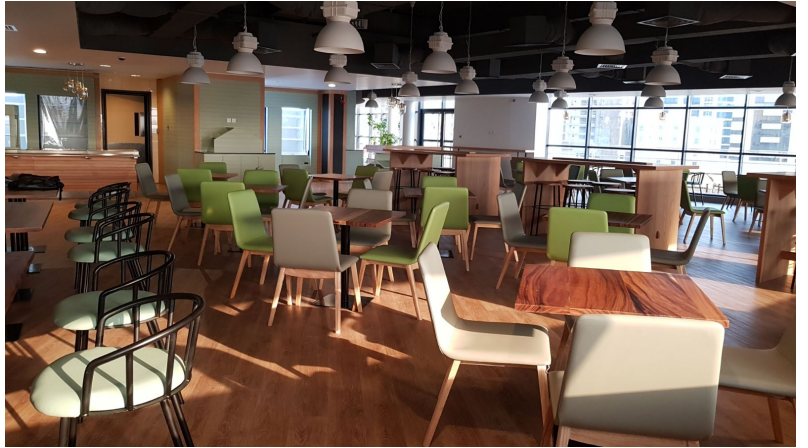

Royal College of Surgeons in Ireland - Bahrain

Client: Summit Interior Design WLL

Location: Al Sayh, Bahrain

Product: Palio Core RCP6504 Montieri, 440m²

Sector: Education

RCSI Bahrain is a constituent university of RCSI in Dublin, Ireland. It was officially opened in October 2004. RCSI Bahrain is internationally recognized as a world-class institution providing healthcare education and training. It accommodates up to 2000 students and staff.

St. Stephens Green restaurant needed a new floor. To minimise disruption, the solution was the Designflooring Palio Core range, which could be fitted on top of the existing tile floor. This enabled the quick turnaround and reopening of the main restaurant in time for the new semester.