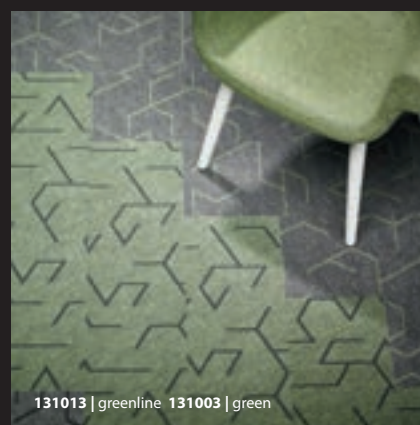

Flotex Planks laattamallisto 2017

Travico Oy, Puutarhatie 22, 01300 Vantaa
puh. (09) 477 0780, www.travico.fi

131006 | silver 121001 | emboss zinc

131013 | greenline 131003 | green 131005 | platinum 131007 | steel

Triad

This pattern offers you the creative freedom to mix and match, combining colours and installation methods easily to customise your floor. It looks great laid brick, herringbone or basket weave and has a range of exciting colourways with highlight options and a unique embossed version to add more texture and tactility to your floor.

131013 | greenline

131013 | greenline 131003 | green

131013 | greenline 131003 | green 131007 | steel

Installation methods

Brick installation 1

Brick installation 2

Herringbone installation 1

Herringbone installation 2

Weave installation 1

Weave installation 2

Tile size 100 x 25 cm

131006 | silver 121001 | emboss zinc

133011 | anthracite

Box-cross

With one design you can transform a space. With Box-cross every plank is unique containing a pattern that subtly changes from cross to box fading one into the other along the length whilst a diagonal texture plays across the width blending the planks together.