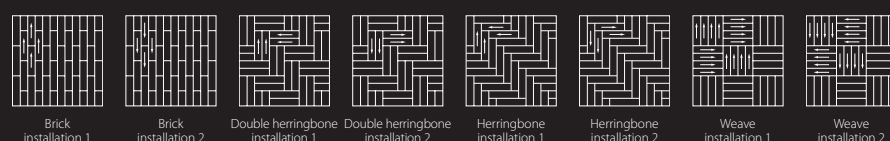

111002 | cement 111004 | charcoal

111001 | pearl 111002 | cement

111001 | pearl 111002 | cement 111004 | charcoal

111004 | charcoal

Seagrass

The ultimate playground when it comes to floordesigns. The Seagrass is happy when it is laid as herringbone or even double herringbone but also as brick or basketweave these designs completely come to life. The colours are easy to combine but having just one colour is more than sophisticated.

111001 | pearl 111002 | cement

139001 | cloud 139002 | thunder 139003 | smoke

Concrete

A concrete look like never before. Highly detailed, warm and tactile but with a durability to rival a real concrete floor. Experiment with its four colourways to create sophisticated combinations with a timeless look.

139001 | cloud 139002 | thunder 139003 | smoke

Installation methods

Tile size 100 x 25 cm

151001 | black wood 151002 | grey wood 151003 | silver wood

151001 | black wood 151002 | grey wood 151004 | american wood 151006 | antique wood