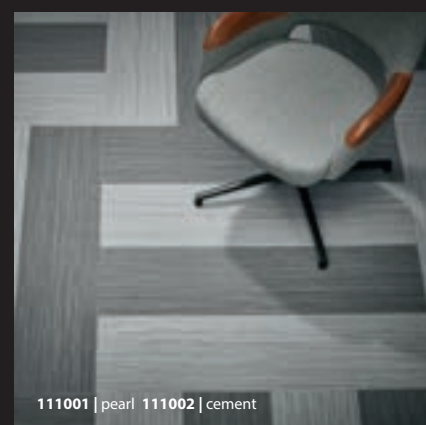

Weave installation 2

Tile size 100 x 25 cm

111001 | pearl 111002 | cement 111004 | charcoal

111001 | pearl 111002 | cement 111003 | almond 111004 | charcoal 111006 | liquorice

Installation methods

Tile size 100 x 25 cm

111002 | cement 111004 | charcoal

111001 | pearl 111002 | cement

111001 | pearl 111002 | cement 111004 | charcoal

111004 | charcoal

Seagrass

The ultimate playground when it comes to floordesigns. The Seagrass is happy when it is laid as herringbone or even double herringbone but also as brick or basketweave these designs completely come to life. The colours are easy to combine but having just one colour is more than sophisticated.