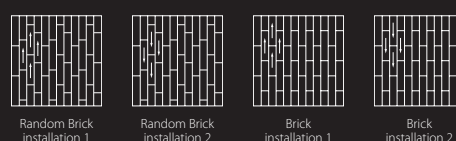

Weave installation 1

Weave installation 2

Tile size 100 x 25 cm

131006 | silver 121001 | emboss zinc

133011 | anthracite

Box-cross

With one design you can transform a space. With Box-cross every plank is unique containing a pattern that subtly changes from cross to box fading one into the other along the length whilst a diagonal texture plays across the width blending the planks together.

133002 | pearl 133007 | granite 133011 | anthracite

133002 | pearl 133007 | granite 133011 | anthracite

133007 | granite

Installation methods

Tile size 100 x 25 cm

145002 | Vesuvius 145005 | Madeira 145007 | Pinatubo 145009 | Trident 145010 | Thera 145014 | Pelee