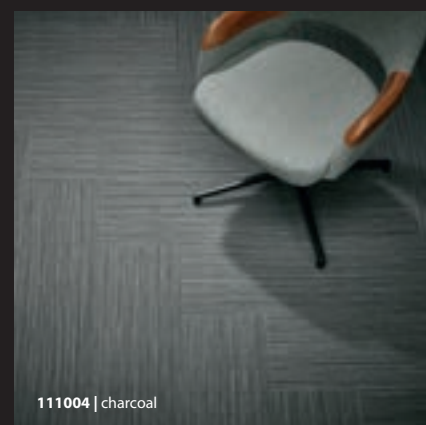

111001 | pearl 111002 | cement

111001 | pearl 111002 | cement 111004 | charcoal

Seagrass

The ultimate playground when it comes to floordesigns. The Seagrass is happy when it is laid as herringbone or even double herringbone but also as brick or basketweave these designs completely come to life. The colours are easy to combine but having just one colour is more than sophisticated.