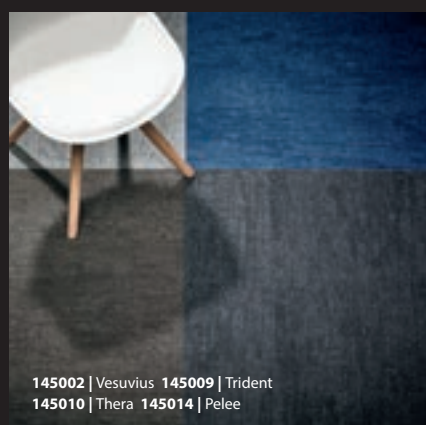

133002 | pearl 133007 | granite 133011 | anthracite

133002 | pearl 133007 | granite 133011 | anthracite

133007 | granite

Installation methods

Tile size 100 x 25 cm

145002 | Vesuvius 145005 | Madeira 145007 | Pinatubo 145009 | Trident 145010 | Thera 145014 | Pelee

145002 | Vesuvius 145007 | Pinatubo 145010 | Thera 145014 | Pelee

145002 | Vesuvius 145009 | Trident 145014 | Pelee

145002 | Vesuvius 145009 | Trident 145010 | Thera 145014 | Pelee

Lava

Lava is all about texture and colour giving you an opportunity to define space, highlight areas and explore creative design combinations in every way possible. From subtle shades to vibrant brights Lava brings a palette of choice to the floor.