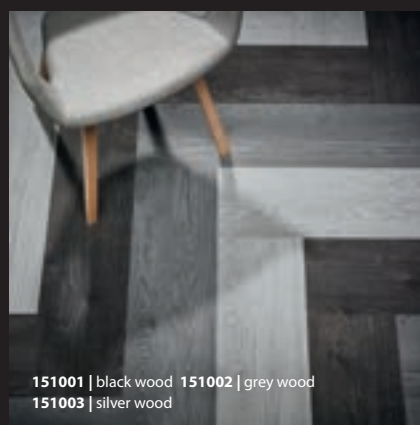

151001 | black wood 151002 | grey wood
151004 | american wood 151006 | antique wood