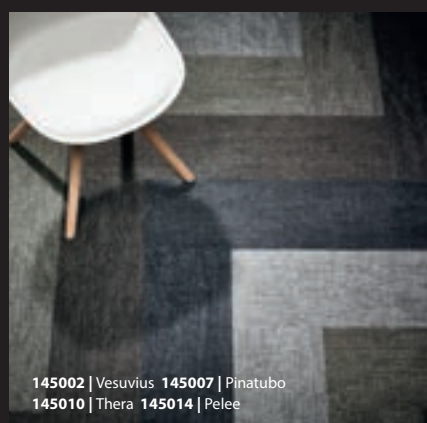

Weave installation 1

Weave installation 2

Tile size 100 x 25 cm

131006 | silver 121001 | emboss zinc

133011 | anthracite

Box-cross

With one design you can transform a space. With Box-cross every plank is unique containing a pattern that subtly changes from cross to box fading one into the other along the length whilst a diagonal texture plays across the width blending the planks together.

133002 | pearl 133007 | granite 133011 | anthracite

133002 | pearl 133007 | granite 133011 | anthracite

133007 | granite

Installation methods

Tile size 100 x 25 cm

145002 | Vesuvius 145005 | Madeira 145007 | Pinatubo 145009 | Trident 145010 | Thera 145014 | Pelee

145002 | Vesuvius 145007 | Pinatubo 145010 | Thera 145014 | Pelee

145002 | Vesuvius 145009 | Trident 145014 | Pelee

145002 | Vesuvius 145009 | Trident 145010 | Thera 145014 | Pelee

Lava

Lava is all about texture and colour giving you an opportunity to define space, highlight areas and explore creative design combinations in every way possible. From subtle shades to vibrant brights Lava brings a palette of choice to the floor.