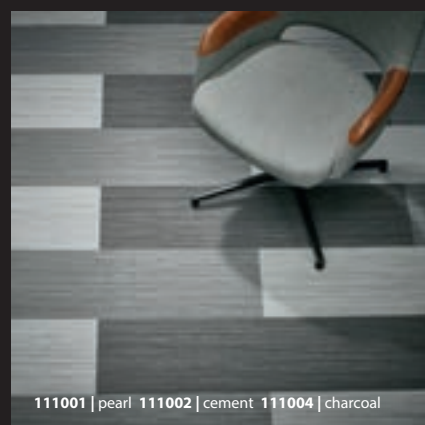

Weave installation 2

Tile size 100 x 25 cm

111001 | pearl 111002 | cement 111004 | charcoal

111001 | pearl 111002 | cement 111003 | almond 111004 | charcoal 111006 | liquorice

Installation methods

Tile size 100 x 25 cm

111002 | cement 111004 | charcoal

111001 | pearl 111002 | cement

111001 | pearl 111002 | cement 111004 | charcoal

111004 | charcoal

Seagrass

The ultimate playground when it comes to floordesigns. The Seagrass is happy when it is laid as herringbone or even double herringbone but also as brick or basketweave these designs completely come to life. The colours are easy to combine but having just one colour is more than sophisticated.