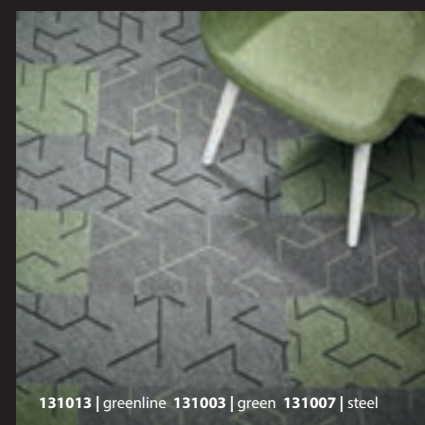

Flotex Planks laattamallisto 2017

Travico Oy, Puutarhatie 22, 01300 Vantaa
puh. (09) 477 0780, www.travico.fi

131006 | silver 121001 | emboss zinc

131013 | greenline 131003 | green 131005 | platinum 131007 | steel

Triad

This pattern offers you the creative freedom to mix and match, combining colours and installation methods easily to customise your floor. It looks great laid brick, herringbone or basket weave and has a range of exciting colourways with highlight options and a unique embossed version to add more texture and tactility to your floor.

131013 | greenline

131013 | greenline 131003 | green

131013 | greenline 131003 | green 131007 | steel

Installation methods

Brick installation 1

Brick installation 2

Herringbone installation 1

Herringbone installation 2

Weave installation 1

Weave installation 2

Tile size 100 x 25 cm

131006 | silver 121001 | emboss zinc

133011 | anthracite

Box-cross

With one design you can transform a space. With Box-cross every plank is unique containing a pattern that subtly changes from cross to box fading one into the other along the length whilst a diagonal texture plays across the width blending the planks together.