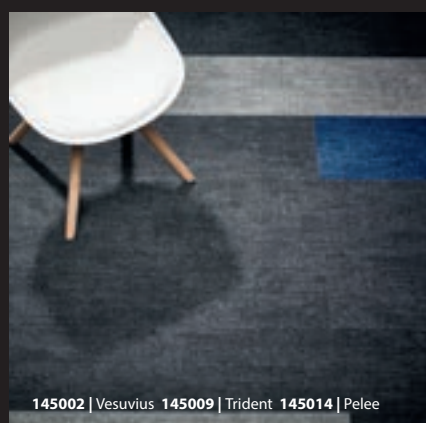

Lava

Lava is all about texture and colour giving you an opportunity to define space, highlight areas and explore creative design combinations in every way possible. From subtle shades to vibrant brights Lava brings a palette of choice to the floor.

Installation methods

Tile size 100 x 25 cm