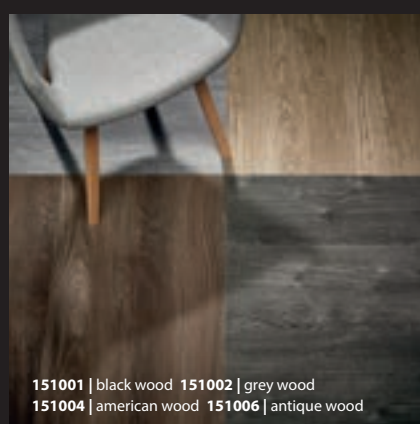

111002 | cement 111004 | charcoal

111001 | pearl 111002 | cement

111001 | pearl 111002 | cement 111004 | charcoal

111004 | charcoal

Seagrass

The ultimate playground when it comes to floordesigns. The Seagrass is happy when it is laid as herringbone or even double herringbone but also as brick or basketweave these designs completely come to life. The colours are easy to combine but having just one colour is more than sophisticated.

111001 | pearl 111002 | cement

139001 | cloud 139002 | thunder 139003 | smoke

Concrete

A concrete look like never before. Highly detailed, warm and tactile but with a durability to rival a real concrete floor. Experiment with its four colourways to create sophisticated combinations with a timeless look.

151001 | black wood 151002 | grey wood
151004 | american wood 151006 | antique wood

151001 | black wood 151002 | grey wood
151003 | silver wood

151001 | black wood 151002 | grey wood
151004 | american wood 151006 | antique wood